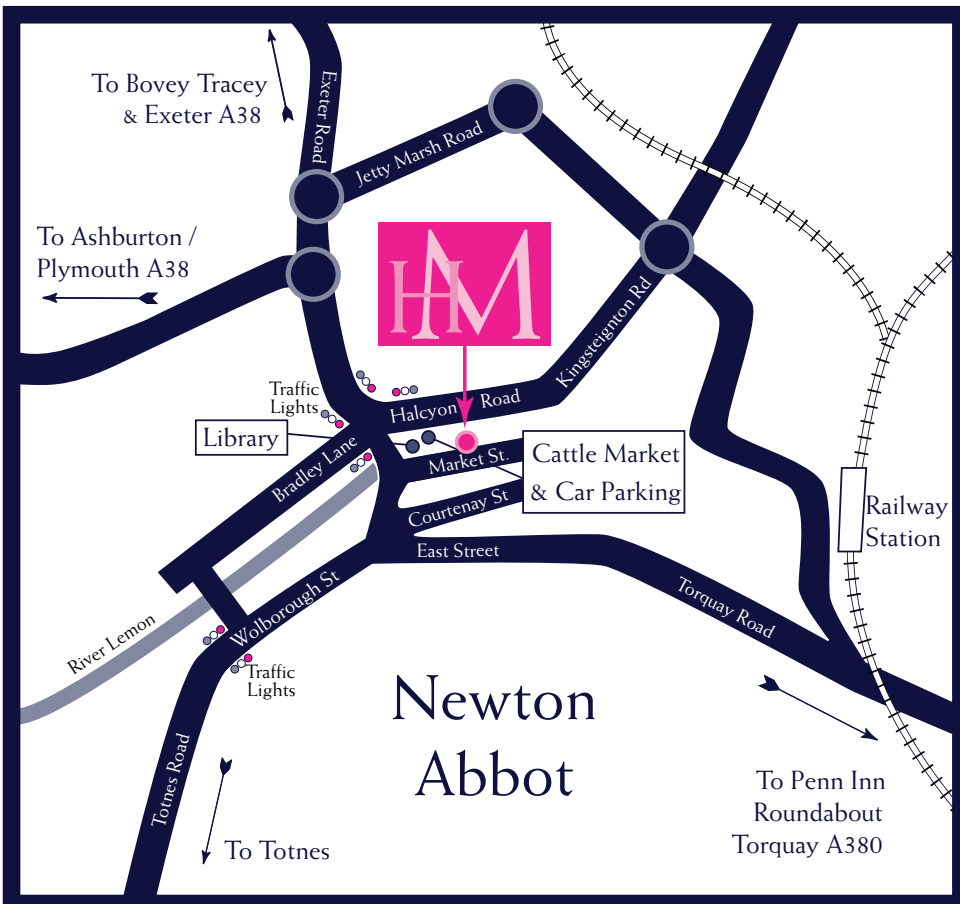

HMM

Harold Michelmores Solicitors
15-21 Market Street
Newton Abbot
Devon
TQ12 2RN

T: +44 (0)1626 33 22 66
F: +44 (0)1626 88 35 00
E: ask@haroldmichelmores.co.uk

Diagrammatic only – not to scale