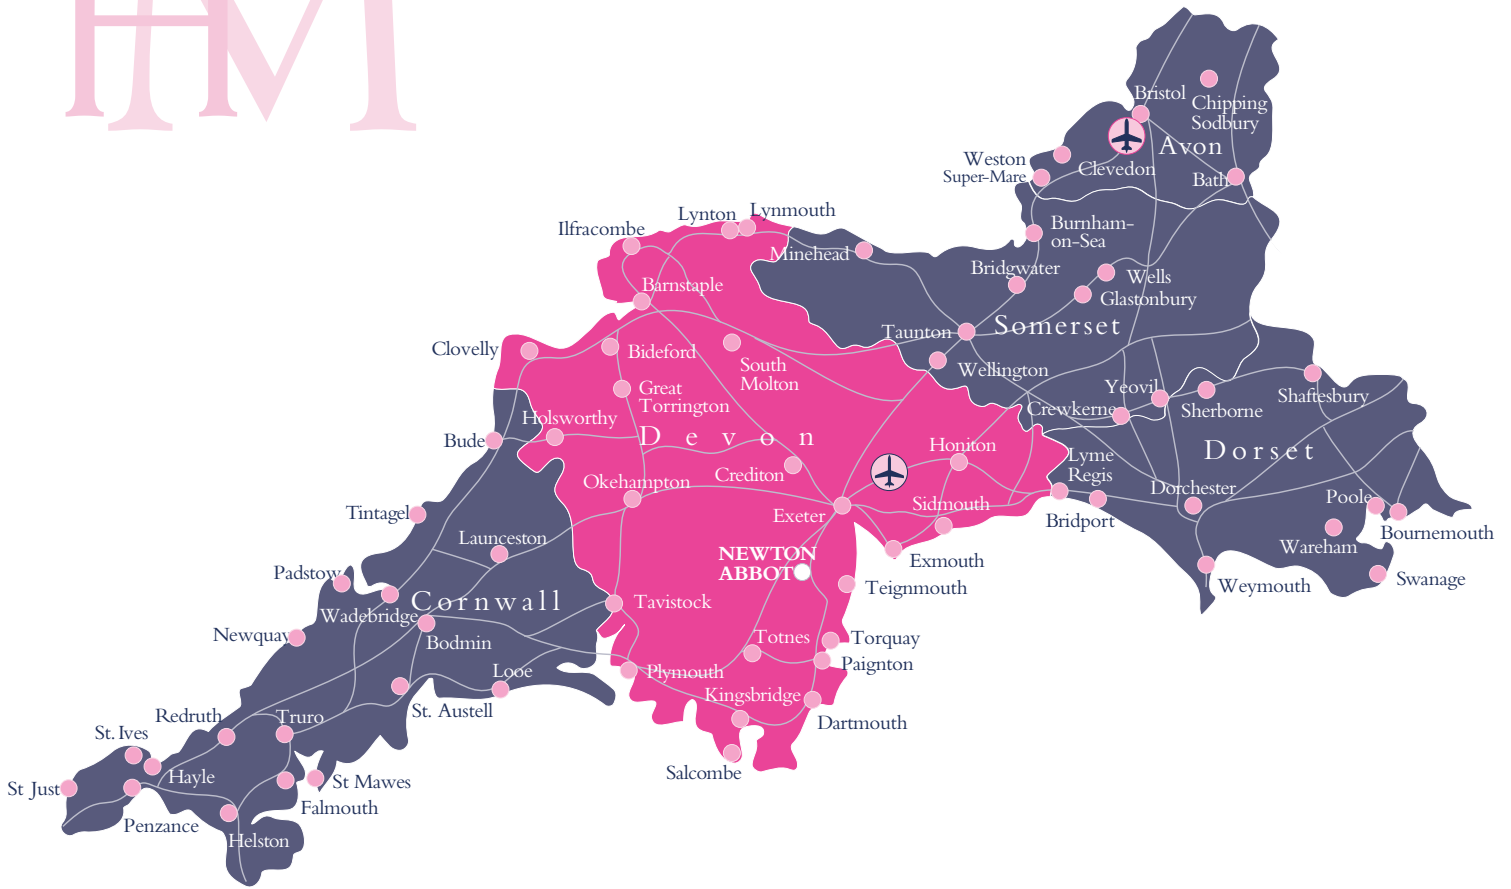

HMM

Harold Michelmores Solicitors
15-21 Market Street
Newton Abbot
Devon
TQ12 2RN

T: +44 (0)1626 33 22 66
F: +44 (0)1626 88 35 00
E: ask@haroldmichelmores.co.uk

Diagrammatic only – not to scale